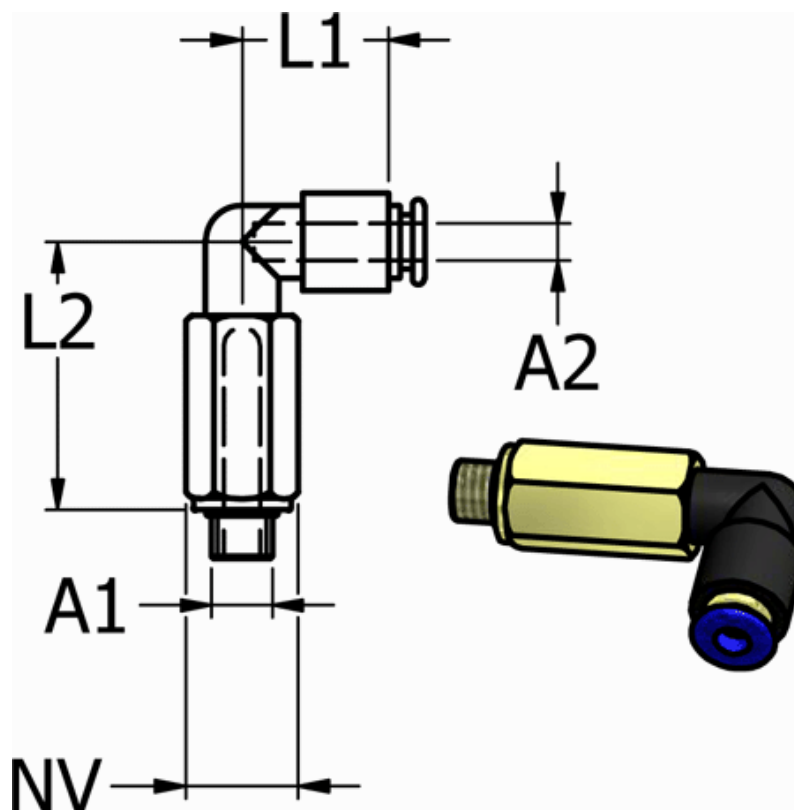

Article number: 586PLL53

Description: Mini Push-in PLL53, angle, M5 hose Ø3

## Measures

Ext. hose diameter A2 = 3 mm

L1 = 24

L2 = 16

NV = 8

Thread A1 = M5